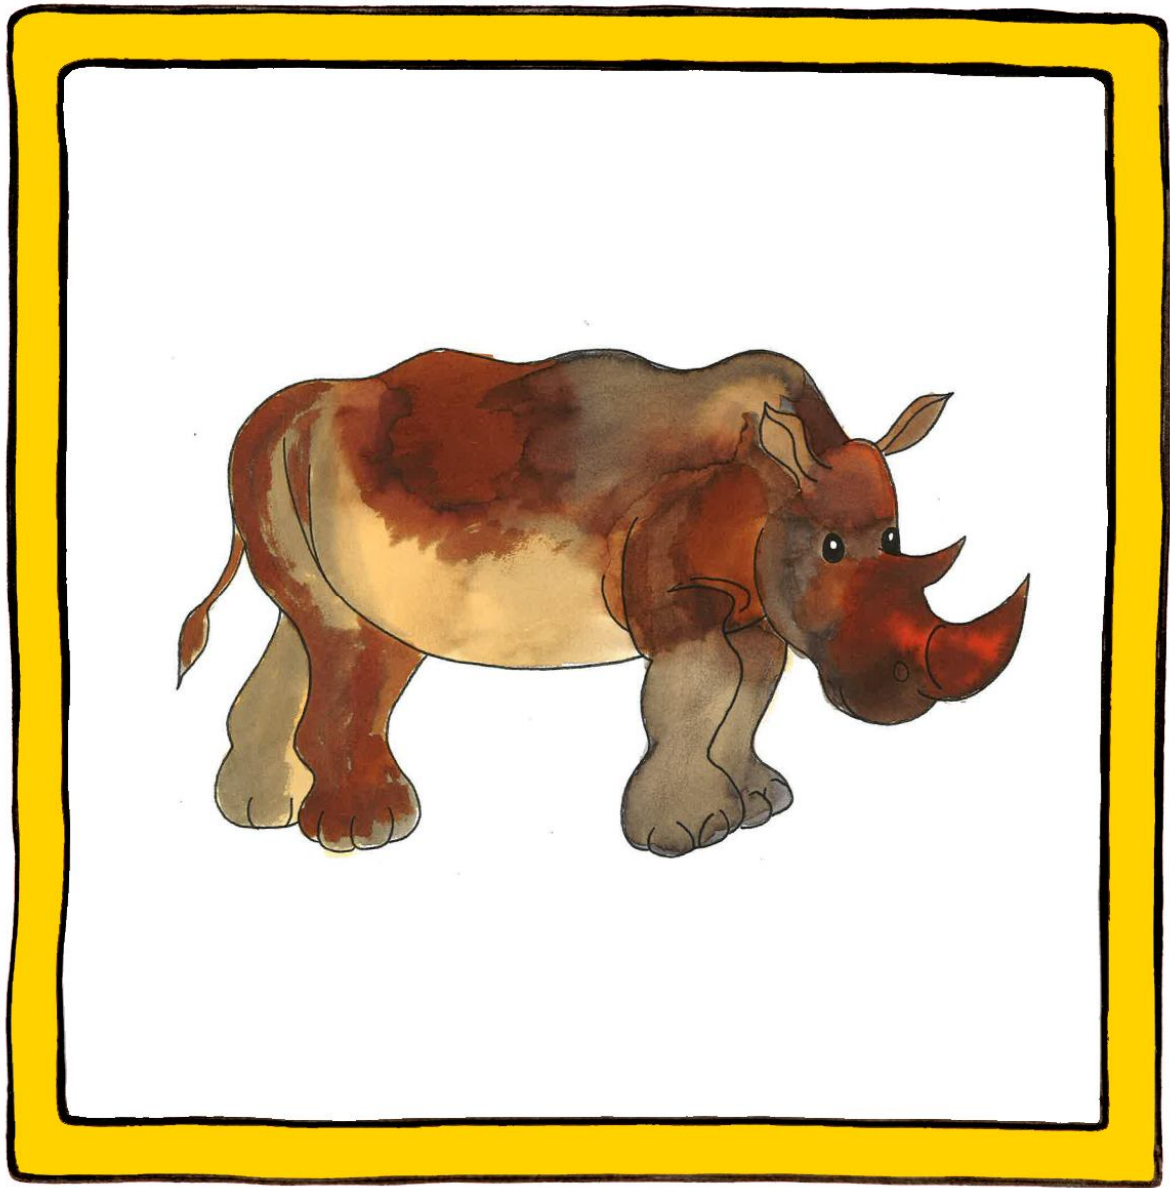

ANIMALS

Sign booklet

Idea: Amber Boven
Illustrations : Maaike Boven - van Dijk
Edited by: Emiel Boven
Januari 2013

Mosquito

Palm down closed index and thumb establish contact with back of left hand then moves upward changing hand shape to flat hand which moves down to contact back of left hand.

Rhino

Both extended index fingers
(the right hand above the left hand)
held in front of the face makes short upward movement.

Monkey

Palms down flat hands alternate so that dorsal side of right hand contact left elbow and dorsal side of right hand contacts the inner part of the left elbow.

Zebra

Palm back open-beak thumb and index finger moves from left to right across the chest several times tracing the stripes.

Lion

Both clawed hands held at the side of the head simultaneously move down to shoulder level then both hands make forward pouncing movement alternatively.