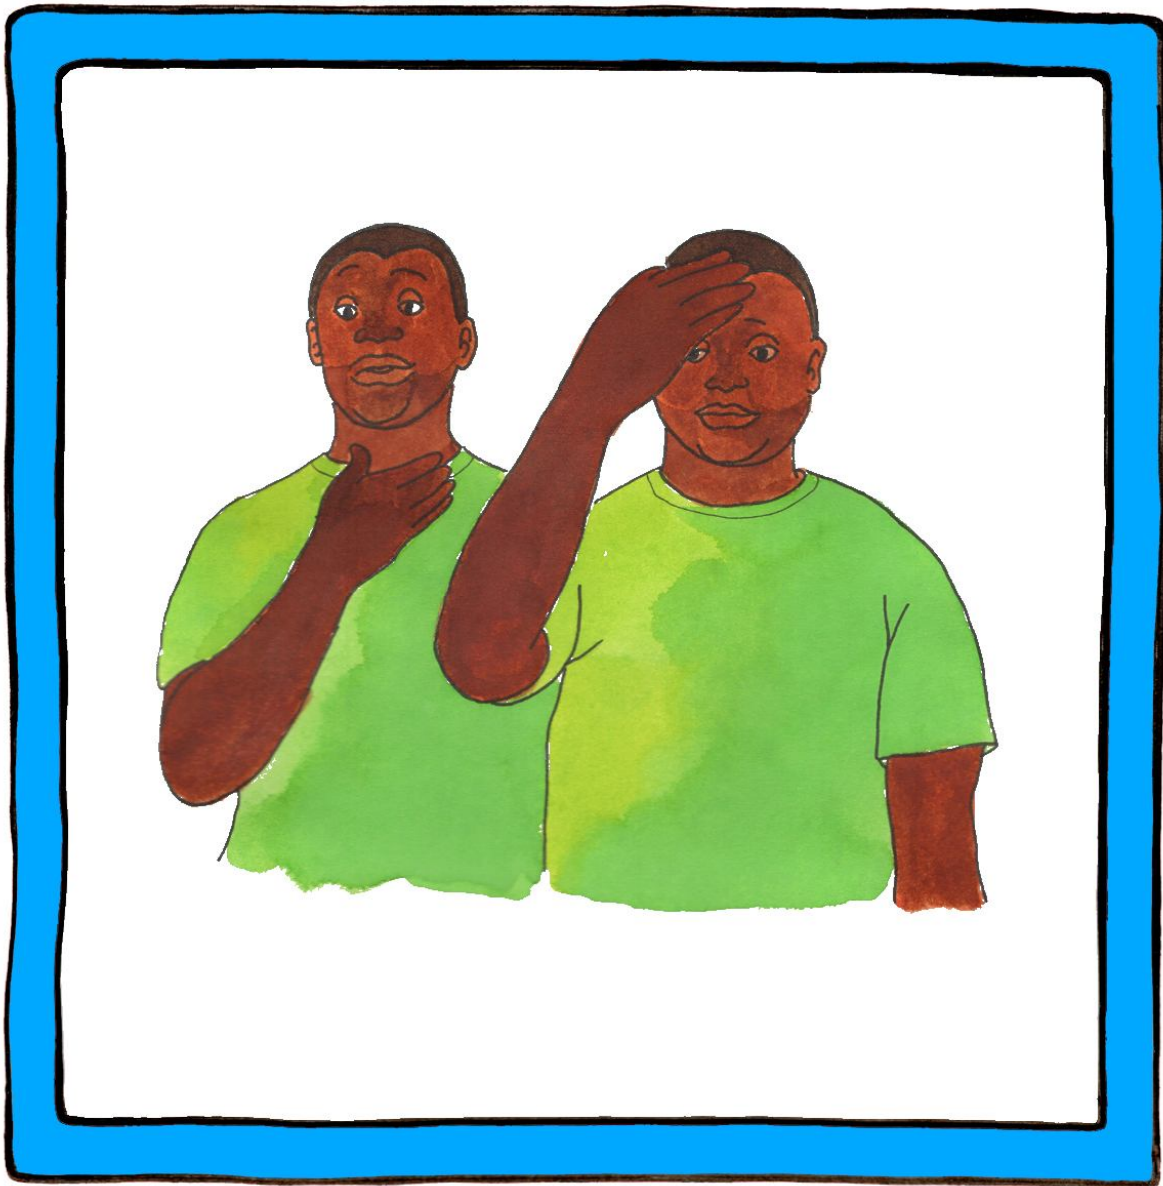

ANIMALS

Sign booklet

Idea: Amber Boven
Illustrations : Maaike Boven - van Dijk
Edited by: Emiel Boven
Januari 2013

Mosquito

Palm down closed index and thumb establish contact with back of left hand then moves upward changing hand shape to flat hand which moves down to contact back of left hand.

Rhino

Both extended index fingers
(the right hand above the left hand)
held in front of the face makes short upward movement.

Monkey

Palms down flat hands alternate so that dorsal side of right hand contact left elbow and dorsal side of right hand contacts the inner part of the left elbow.

Hippo

Palm facing clawed hands, right on top of left with finger tips contacting, the right hand moves upward.

Crocodile

Palms facing flat hands pointing forward held together in front of the body, right hand moves upward then downward to contact left palm.

Giraffe

Palm back 'C' hand held in front of the neck moves forward in upward curve from the neck.

Goat

Palm back extended index and middle fingers, pointing down held in front of the chin, twist upward from wrist to contact the forehead, changing palm orientation.