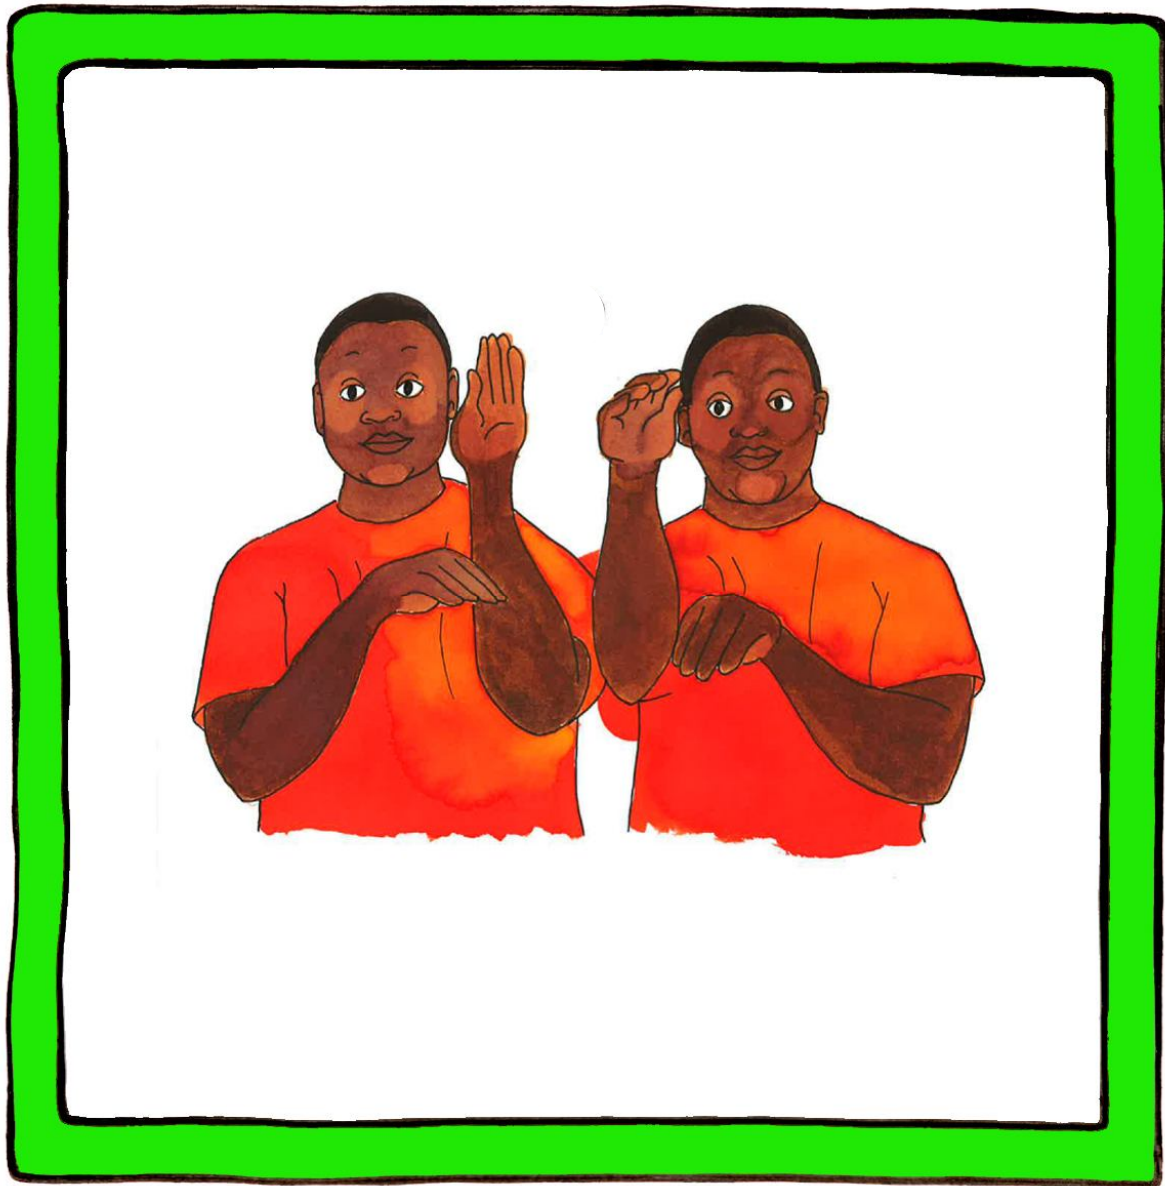

ANIMALS

Sign booklet

Idea: Amber Boven
Illustrations : Maaike Boven - van Dijk
Edited by: Emiel Boven
Januari 2013

Mosquito

Palm down closed index and thumb establish contact with back of left hand then moves upward changing hand shape to flat hand which moves down to contact back of left hand.

Rhino

Both extended index fingers
(the right hand above the left hand)
held in front of the face makes short upward movement.

Monkey

Palms down flat hands alternate so that dorsal side of right hand contact left elbow and dorsal side of right hand contacts the inner part of the left elbow.

Zebra

Palm back open-beak thumb and index finger moves from left to right across the chest several times tracing the stripes.

Lion

Both clawed hands held at the side of the head simultaneously move down to shoulder level then both hands make forward pouncing movement alternatively.