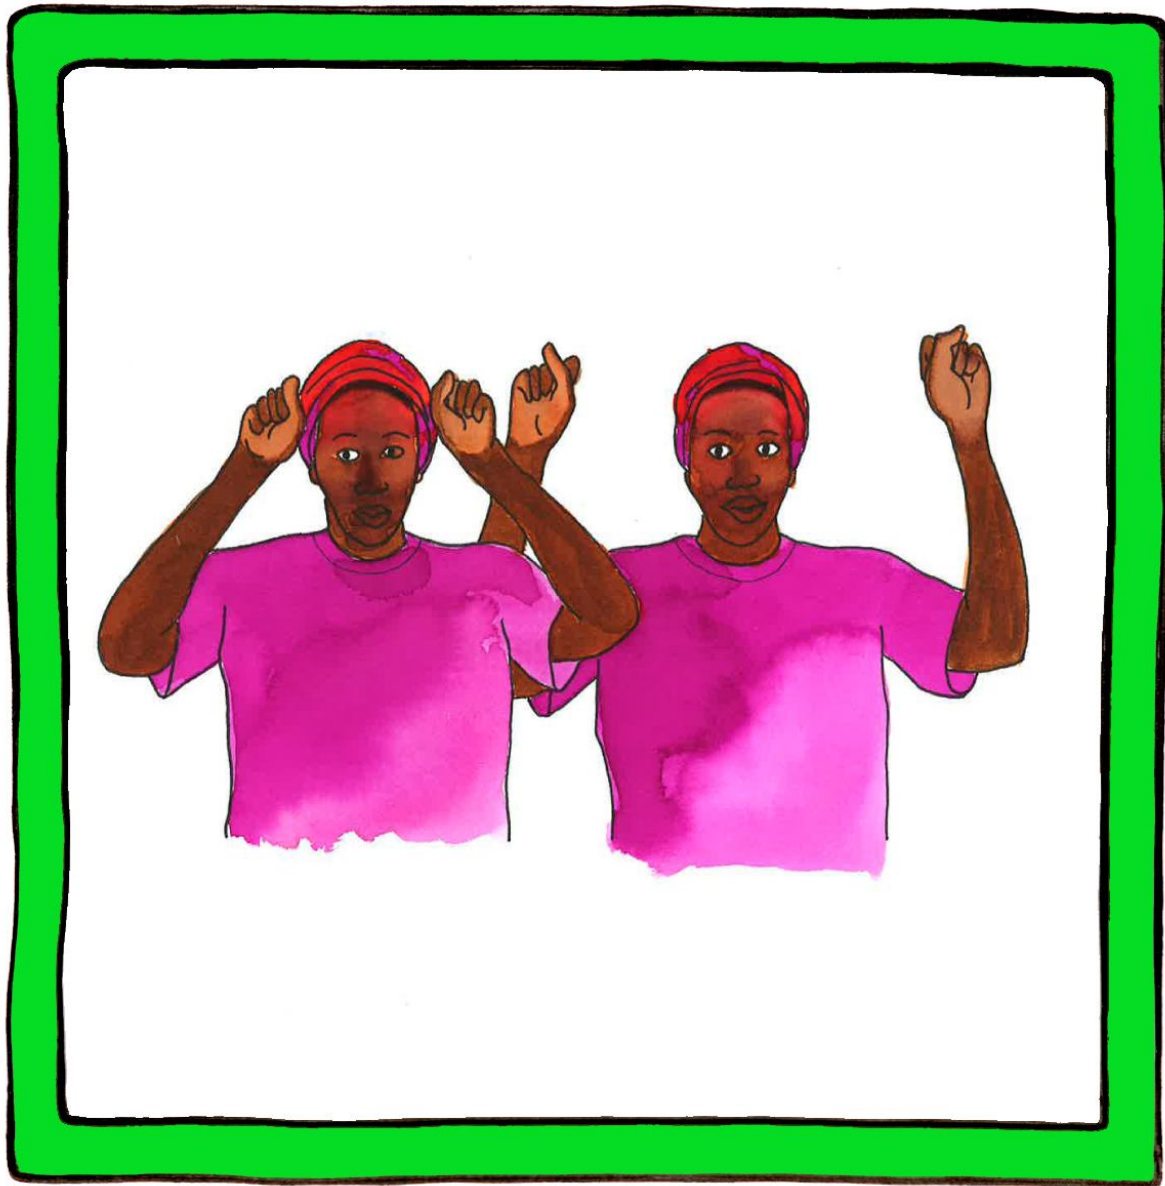

Buffalo

Palms forward First hands held close to the sides of the head,
moves upward/forward away from the head.