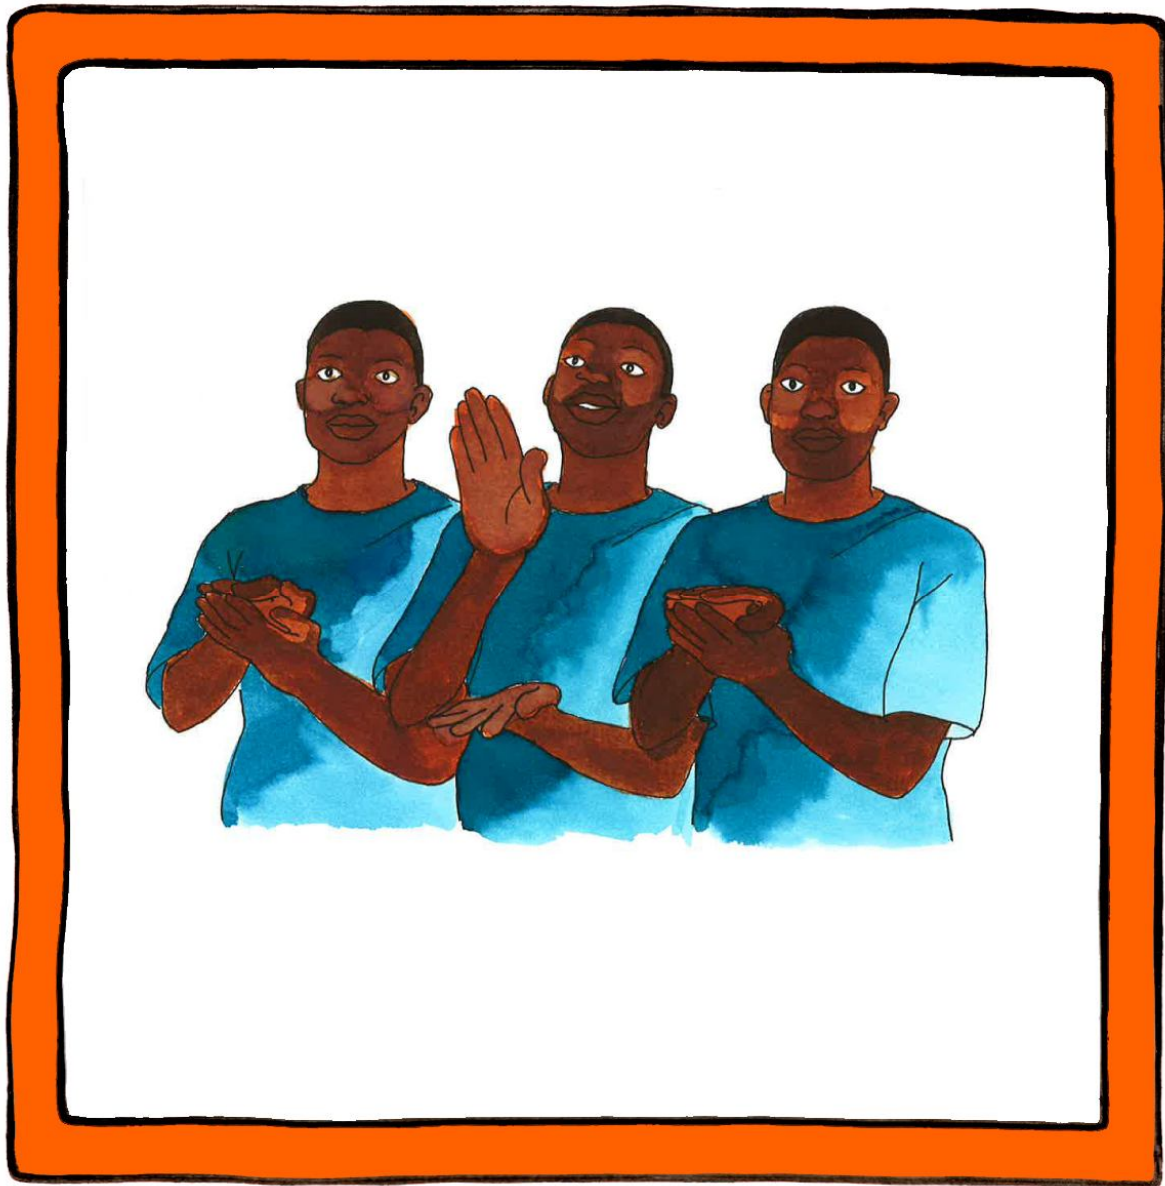

ANIMALS

Sign booklet

Idea: Amber Boven
Illustrations : Maaike Boven - van Dijk
Edited by: Emiel Boven
Januari 2013

Mosquito

Palm down closed index and thumb establish contact with back of left hand then moves upward changing hand shape to flat hand which moves down to contact back of left hand.

Rhino

Both extended index fingers
(the right hand above the left hand)
held in front of the face makes short upward movement.

Monkey

Palms down flat hands alternate so that dorsal side of right hand contact left elbow and dorsal side of right hand contacts the inner part of the left elbow.

Hippo

Palm facing clawed hands, right on top of left with finger tips contacting, the right hand moves upward.

Crocodile

Palms facing flat hands pointing forward held together in front of the body, right hand moves upward then downward to contact left palm.

Giraffe

Palm back 'C' hand held in front of the neck moves forward in upward curve from the neck.

Goat

Palm back extended index and middle fingers, pointing down held in front of the chin, twist upward from wrist to contact the forehead, changing palm orientation.