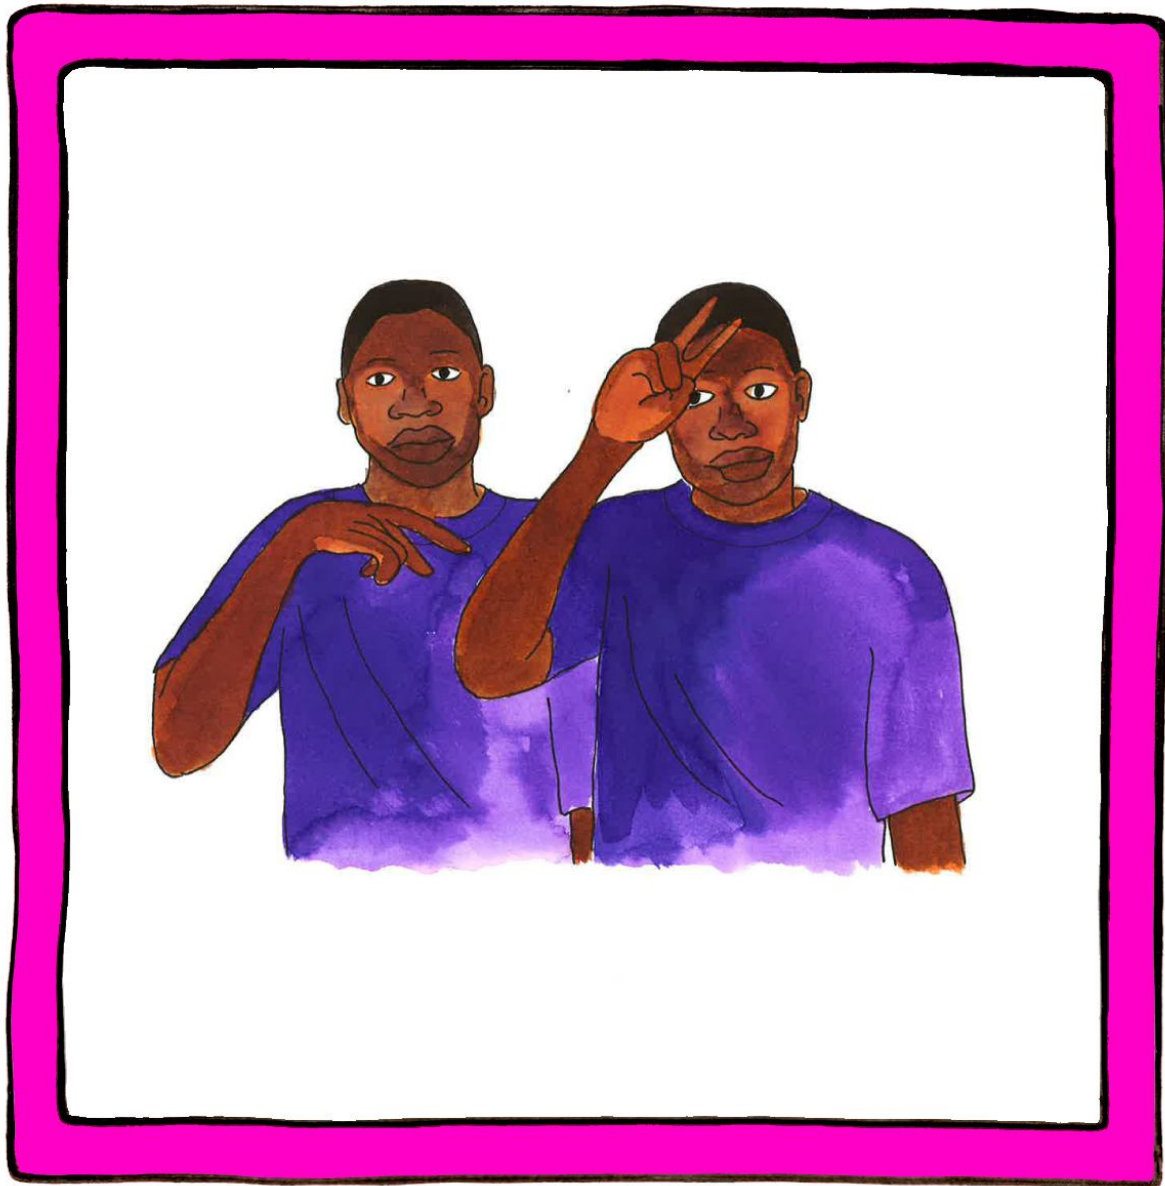

ANIMALS

Sign booklet

Idea: Amber Boven
Illustrations : Maaike Boven - van Dijk
Edited by: Emiel Boven
Januari 2013

Mosquito

Palm down closed index and thumb establish contact with back of left hand then moves upward changing hand shape to flat hand which moves down to contact back of left hand.

Rhino

Both extended index fingers
(the right hand above the left hand)
held in front of the face makes short upward movement.

Monkey

Palms down flat hands alternate so that dorsal side of right hand contact left elbow and dorsal side of right hand contacts the inner part of the left elbow.

Hippo

Palm facing clawed hands, right on top of left with finger tips contacting, the right hand moves upward.

Crocodile

Palms facing flat hands pointing forward held together in front of the body, right hand moves upward then downward to contact left palm.

Giraffe

Palm back 'C' hand held in front of the neck moves forward in upward curve from the neck.

Goat

Palm back extended index and middle fingers, pointing down held in front of the chin, twist upward from wrist to contact the forehead, changing palm orientation.