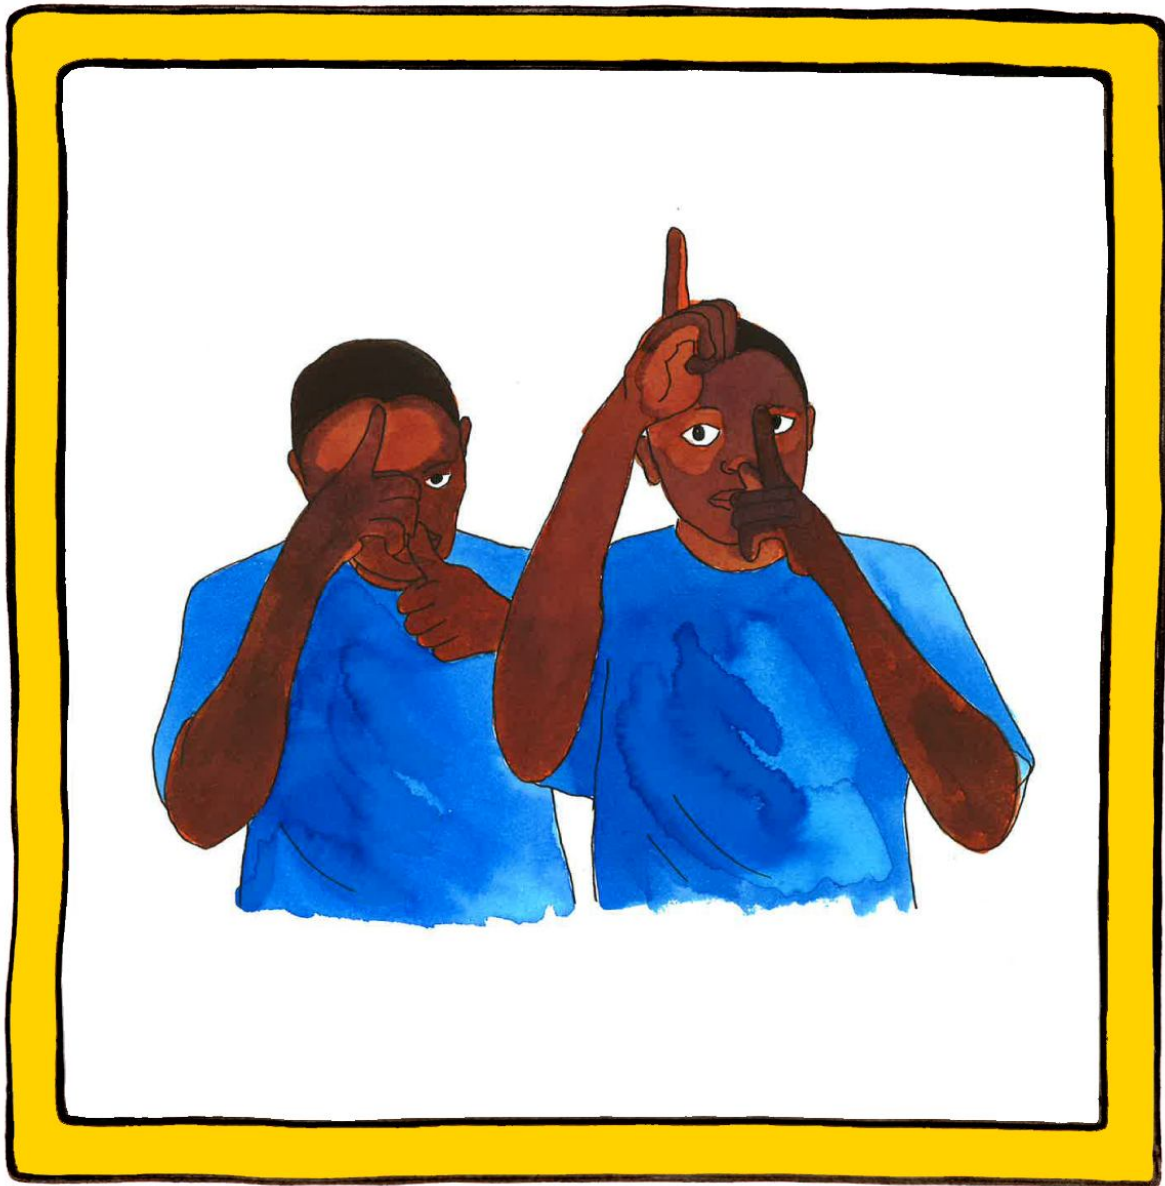

ANIMALS

Sign booklet

Idea: Amber Boven
Illustrations : Maaike Boven - van Dijk
Edited by: Emiel Boven
Januari 2013

Mosquito

Palm down closed index and thumb establish contact with back of left hand then moves upward changing hand shape to flat hand which moves down to contact back of left hand.

Rhino

Both extended index fingers
(the right hand above the left hand)
held in front of the face makes short upward movement.

Monkey

Palms down flat hands alternate so that dorsal side of right hand contact left elbow and dorsal side of right hand contacts the inner part of the left elbow.

Hippo

Palm facing clawed hands, right on top of left with finger tips contacting, the right hand moves upward.

Crocodile

Palms facing flat hands pointing forward held together in front of the body, right hand moves upward then downward to contact left palm.

Giraffe

Palm back 'C' hand held in front of the neck moves forward in upward curve from the neck.

Goat

Palm back extended index and middle fingers, pointing down held in front of the chin, twist upward from wrist to contact the forehead, changing palm orientation.