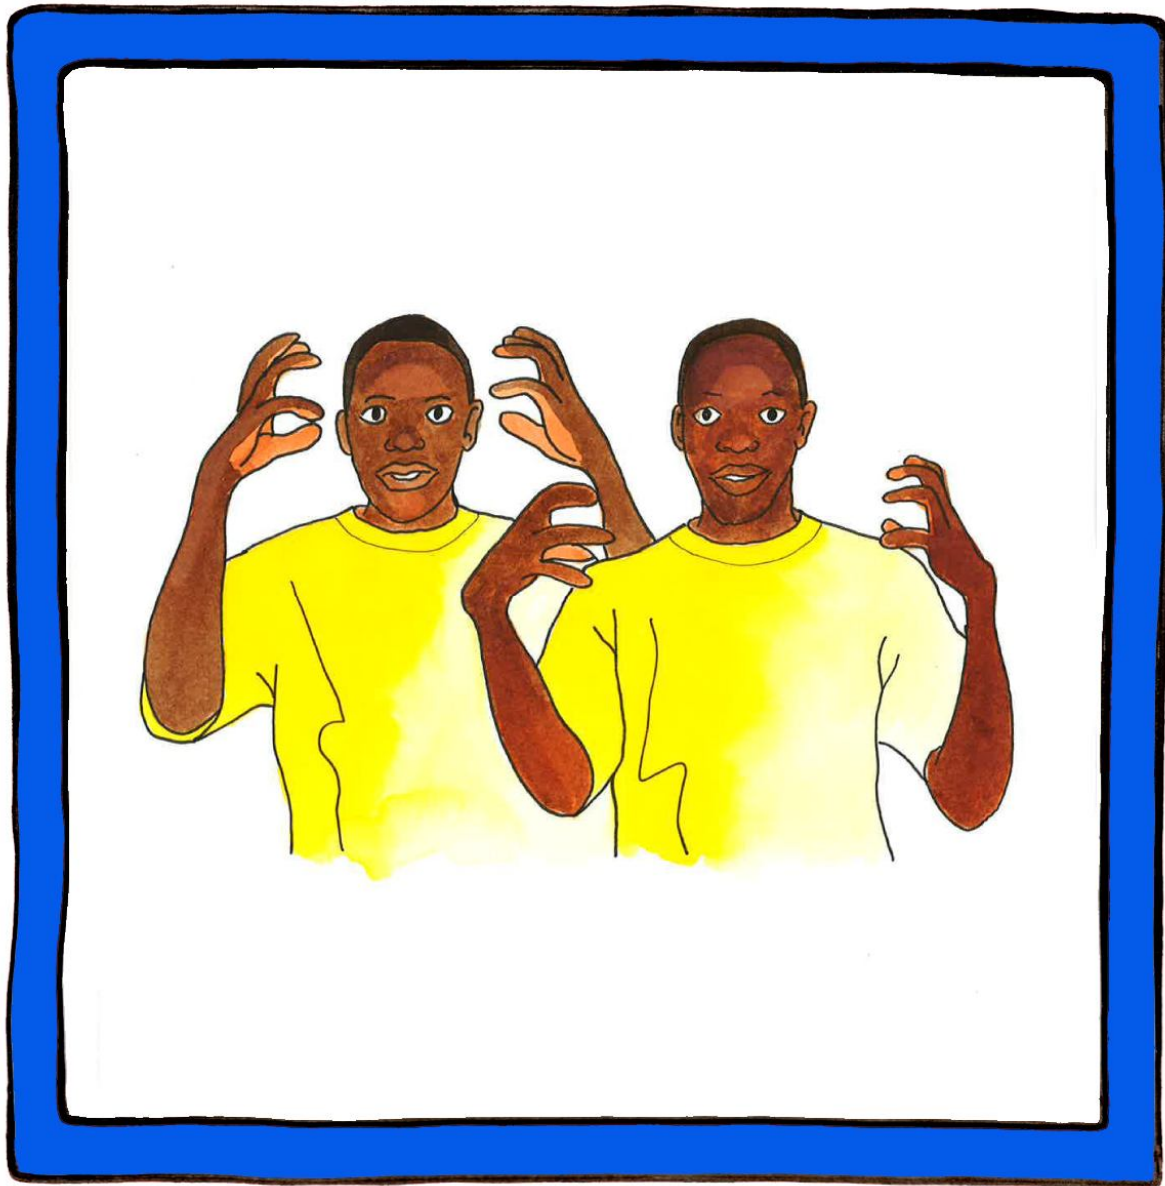

ANIMALS

Sign booklet

Idea: Amber Boven
Illustrations : Maaike Boven - van Dijk
Edited by: Emiel Boven
Januari 2013

Mosquito

Palm down closed index and thumb establish contact with back of left hand then moves upward changing hand shape to flat hand which moves down to contact back of left hand.

Giraffe

Palm back 'C' hand held in front of the neck moves forward in upward curve from the neck.

Goat

Palm back extended index and middle fingers, pointing down held in front of the chin, twist upward from wrist to contact the forehead, changing palm orientation.

Elephant

Both hands cross in front of the body so that left hand contacts the nose while the right hand makes repetitive side to side movements twisting from the wrist.

Buffalo

Palms forward First hands held close to the sides of the head,
moves upward/forward away from the head.

Zebra

Palm back open-beak thumb and index finger moves from left to right across the chest several times tracing the stripes.

Lion

Both clawed hands held at the side of the head simultaneously move down to shoulder level then both hands make forward pouncing movement alternatively.